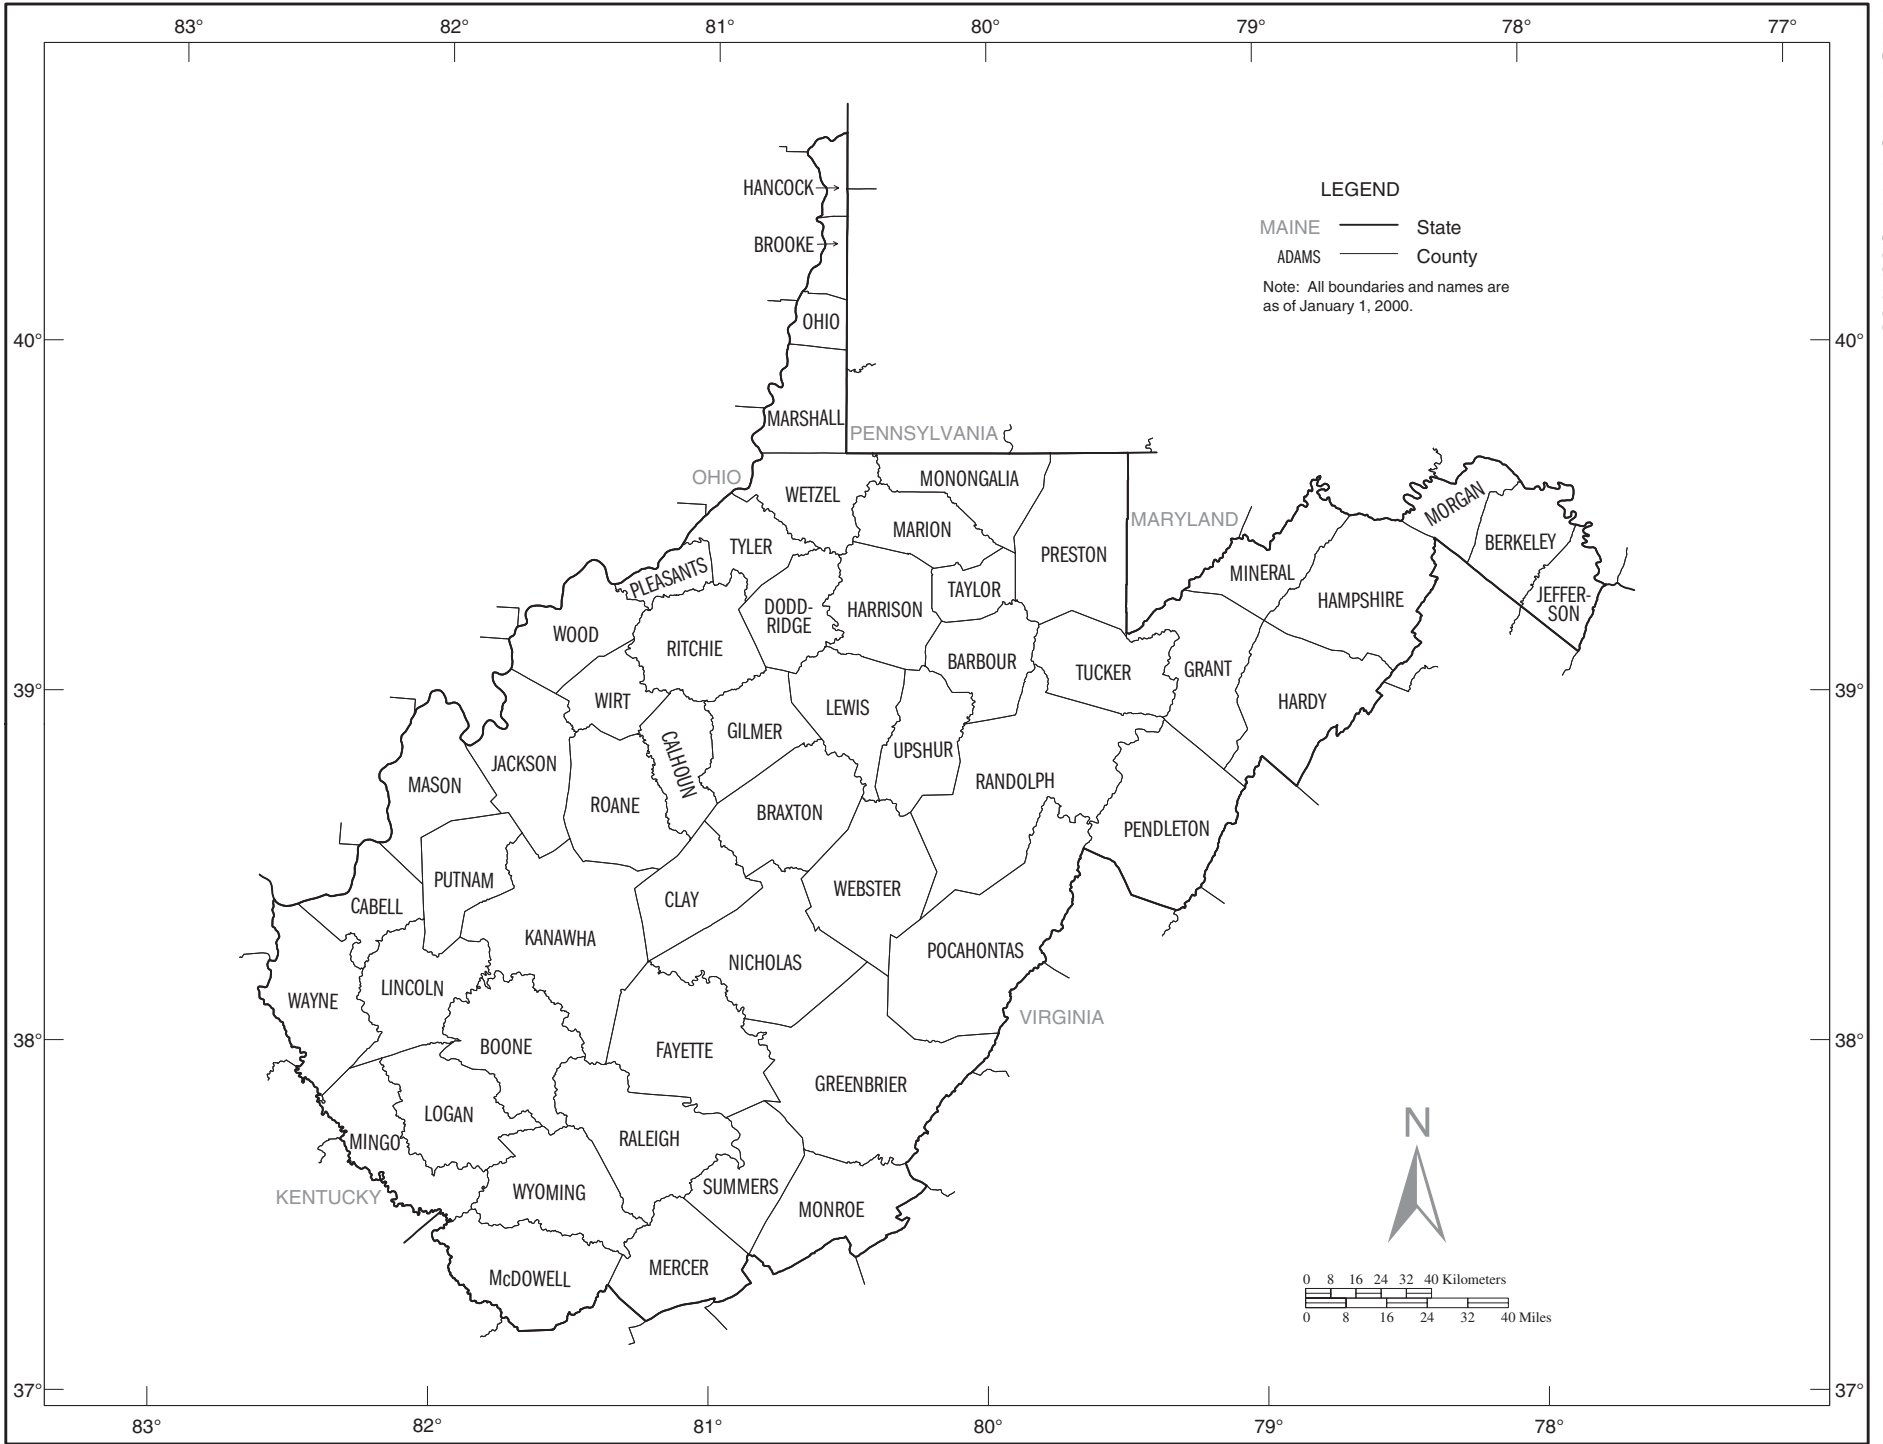

Greenup County Public Library
 Genealogy & Family History Room
 508 Main Street,
 Greenup KY 41144

OHIO - Counties

INDEPENDENT CITIES

- | | |
|--------------------|-------------------|
| 1 Alexandria | 21 Lynchburg |
| 2 Bedford | 22 Manassas |
| 3 Bristol | 23 Manassas Park |
| 4 Buena Vista | 24 Martinsville |
| 5 Charlottesville | 25 Newport News |
| 6 Chesapeake | 26 Norfolk |
| 7 Clifton Forge | 27 Norton |
| 8 Colonial Heights | 28 Petersburg |
| 9 Covington | 29 Poquoson |
| 10 Danville | 30 Portsmouth |
| 11 Emporia | 31 Radford |
| 12 Fairfax | 32 Richmond |
| 13 Falls Church | 33 Roanoke |
| 14 Franklin | 34 Salem |
| 15 Fredericksburg | 35 Staunton |
| 16 Galax | 36 Suffolk |
| 17 Hampton | 37 Virginia Beach |
| 18 Harrisonburg | 38 Waynesboro |
| 19 Hopewell | 39 Williamsburg |
| 20 Lexington | 40 Winchester |

LEGEND

- MAINE — State or Equivalent Area
- ADAMS — County or Equivalent Area
- Fairfax — Independent City
- Shoreline

Note: All boundaries and names are as of January 1, 2000.