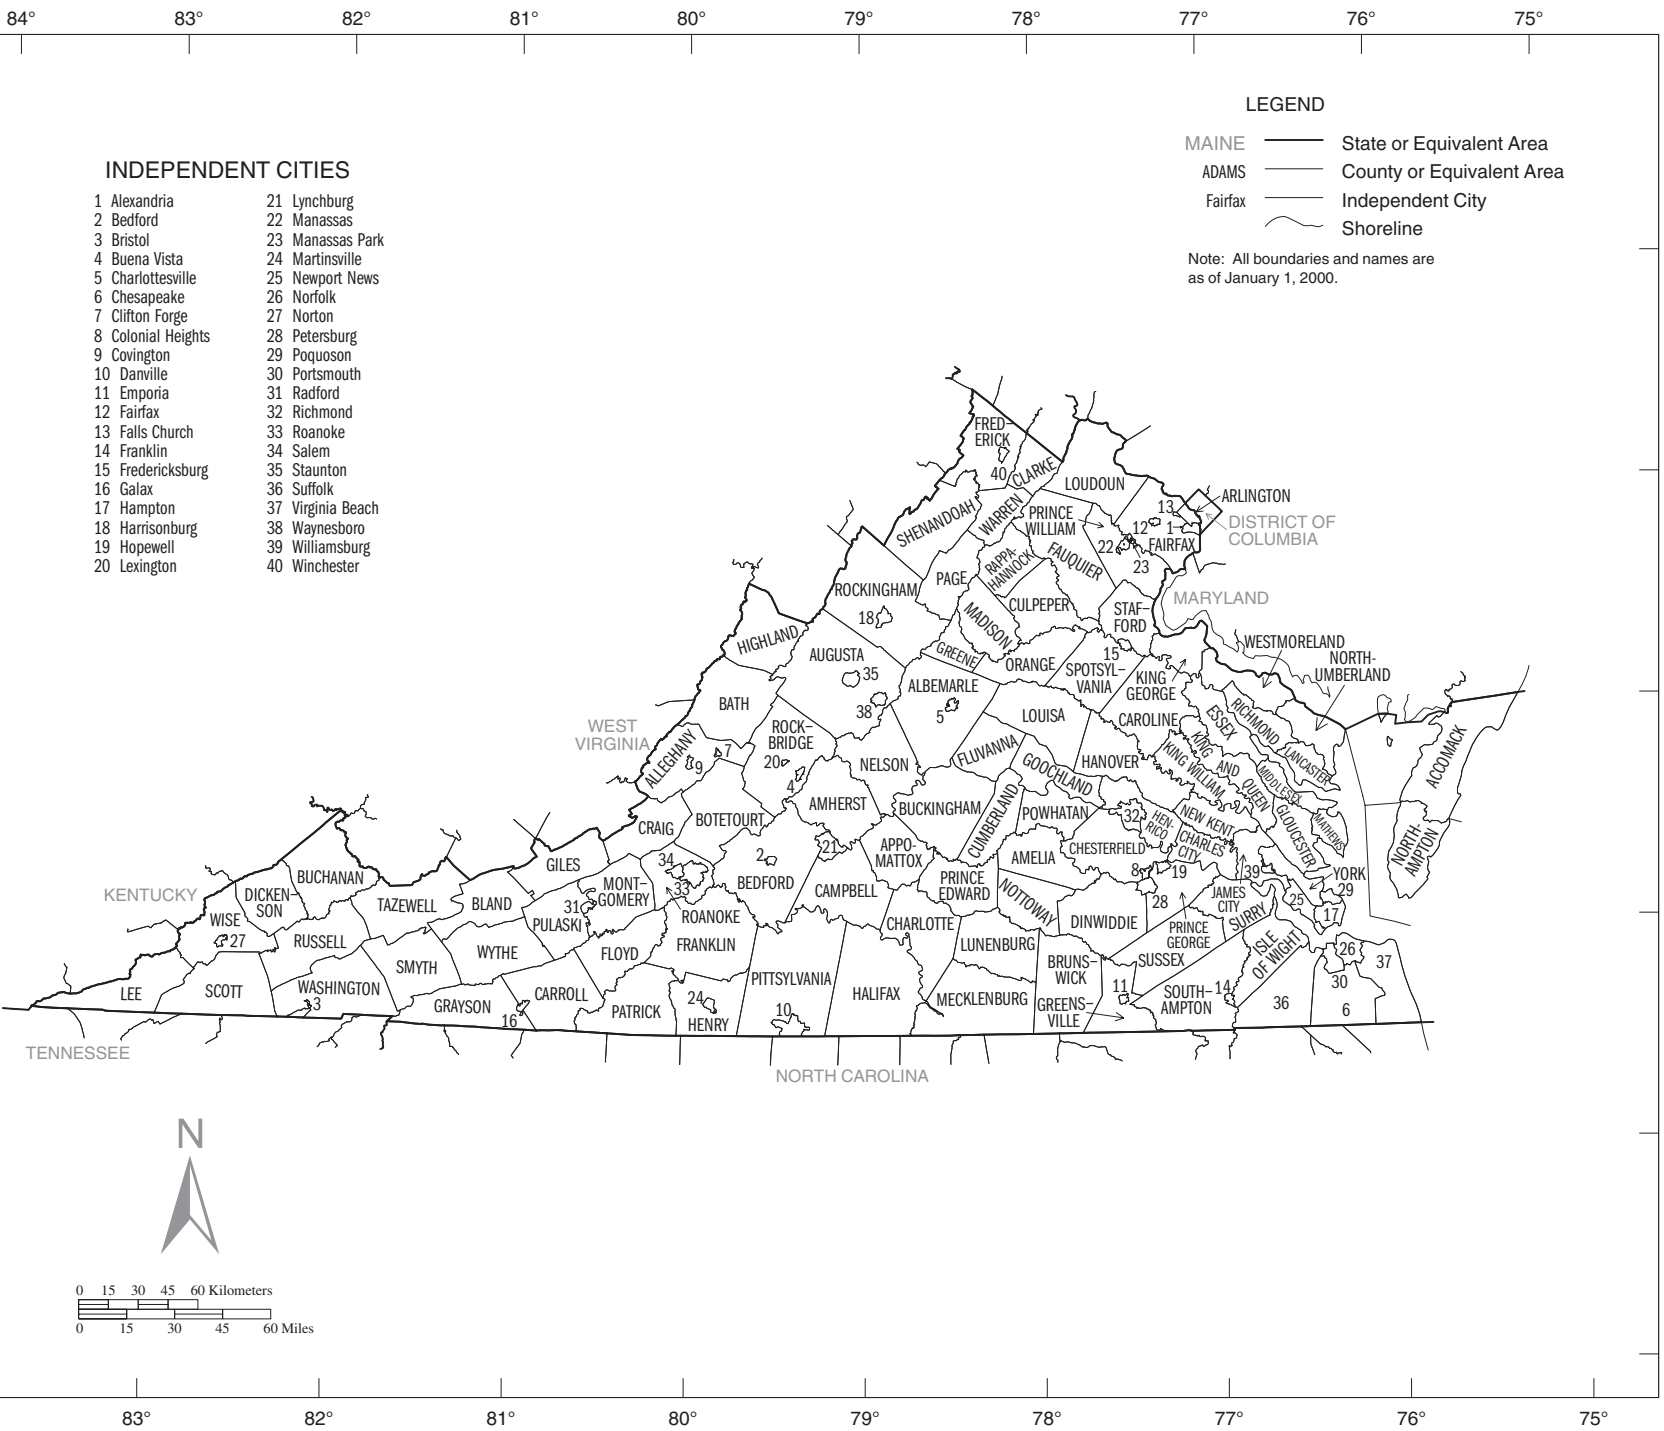

Greenup County Public Library
 Genealogy & Family History Room
 508 Main Street,
 Greenup KY 41144

OHIO - Counties

INDEPENDENT CITIES

- | | |
|--------------------|-------------------|
| 1 Alexandria | 21 Lynchburg |
| 2 Bedford | 22 Manassas |
| 3 Bristol | 23 Manassas Park |
| 4 Buena Vista | 24 Martinsville |
| 5 Charlottesville | 25 Newport News |
| 6 Chesapeake | 26 Norfolk |
| 7 Clifton Forge | 27 Norton |
| 8 Colonial Heights | 28 Petersburg |
| 9 Covington | 29 Poquoson |
| 10 Danville | 30 Portsmouth |
| 11 Emporia | 31 Radford |
| 12 Fairfax | 32 Richmond |
| 13 Falls Church | 33 Roanoke |
| 14 Franklin | 34 Salem |
| 15 Fredericksburg | 35 Staunton |
| 16 Galax | 36 Suffolk |
| 17 Hampton | 37 Virginia Beach |
| 18 Harrisonburg | 38 Waynesboro |
| 19 Hopewell | 39 Williamsburg |
| 20 Lexington | 40 Winchester |

LEGEND

- MAINE — State or Equivalent Area
- ADAMS — County or Equivalent Area
- Fairfax — Independent City
- Shoreline

Note: All boundaries and names are as of January 1, 2000.